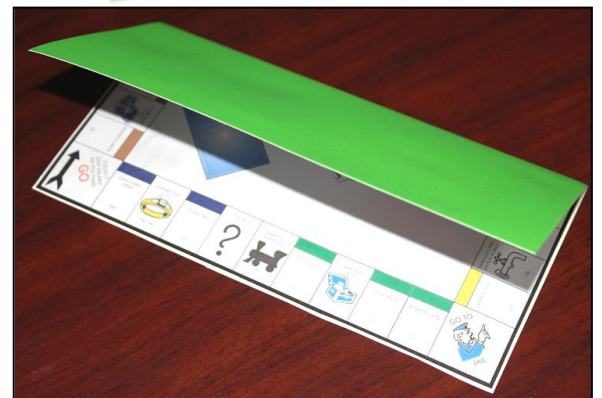

About This Printable

- Created by Doll Tag Clothing and Doll Play SA
- Designed for 18 inch or similar dolls
- Visit for more Free Patterns, Crafts and Printables - www.dolltagclothing.com

1 Game Board

Instructions

Make a fun Monopoly board for your dolls – Dollopoly!

- Dollopoly has South African Street names
- Add playing pieces such as small LEGO and a mini dice

1. Print PAGE 2 onto card stock (cardboard)
2. Cut out on the solid lines
3. Glue the board onto some green cardstock and cut out
4. Fold in half lengthways to complete

Dollopoly Game Board for 18 inch Dolls
 Print onto Cardstock, Fold & Play
 * More projects from www.dolltagclothing.com
 Copyright 2014, 2024 Doll Tag Clothing & Doll Play SA